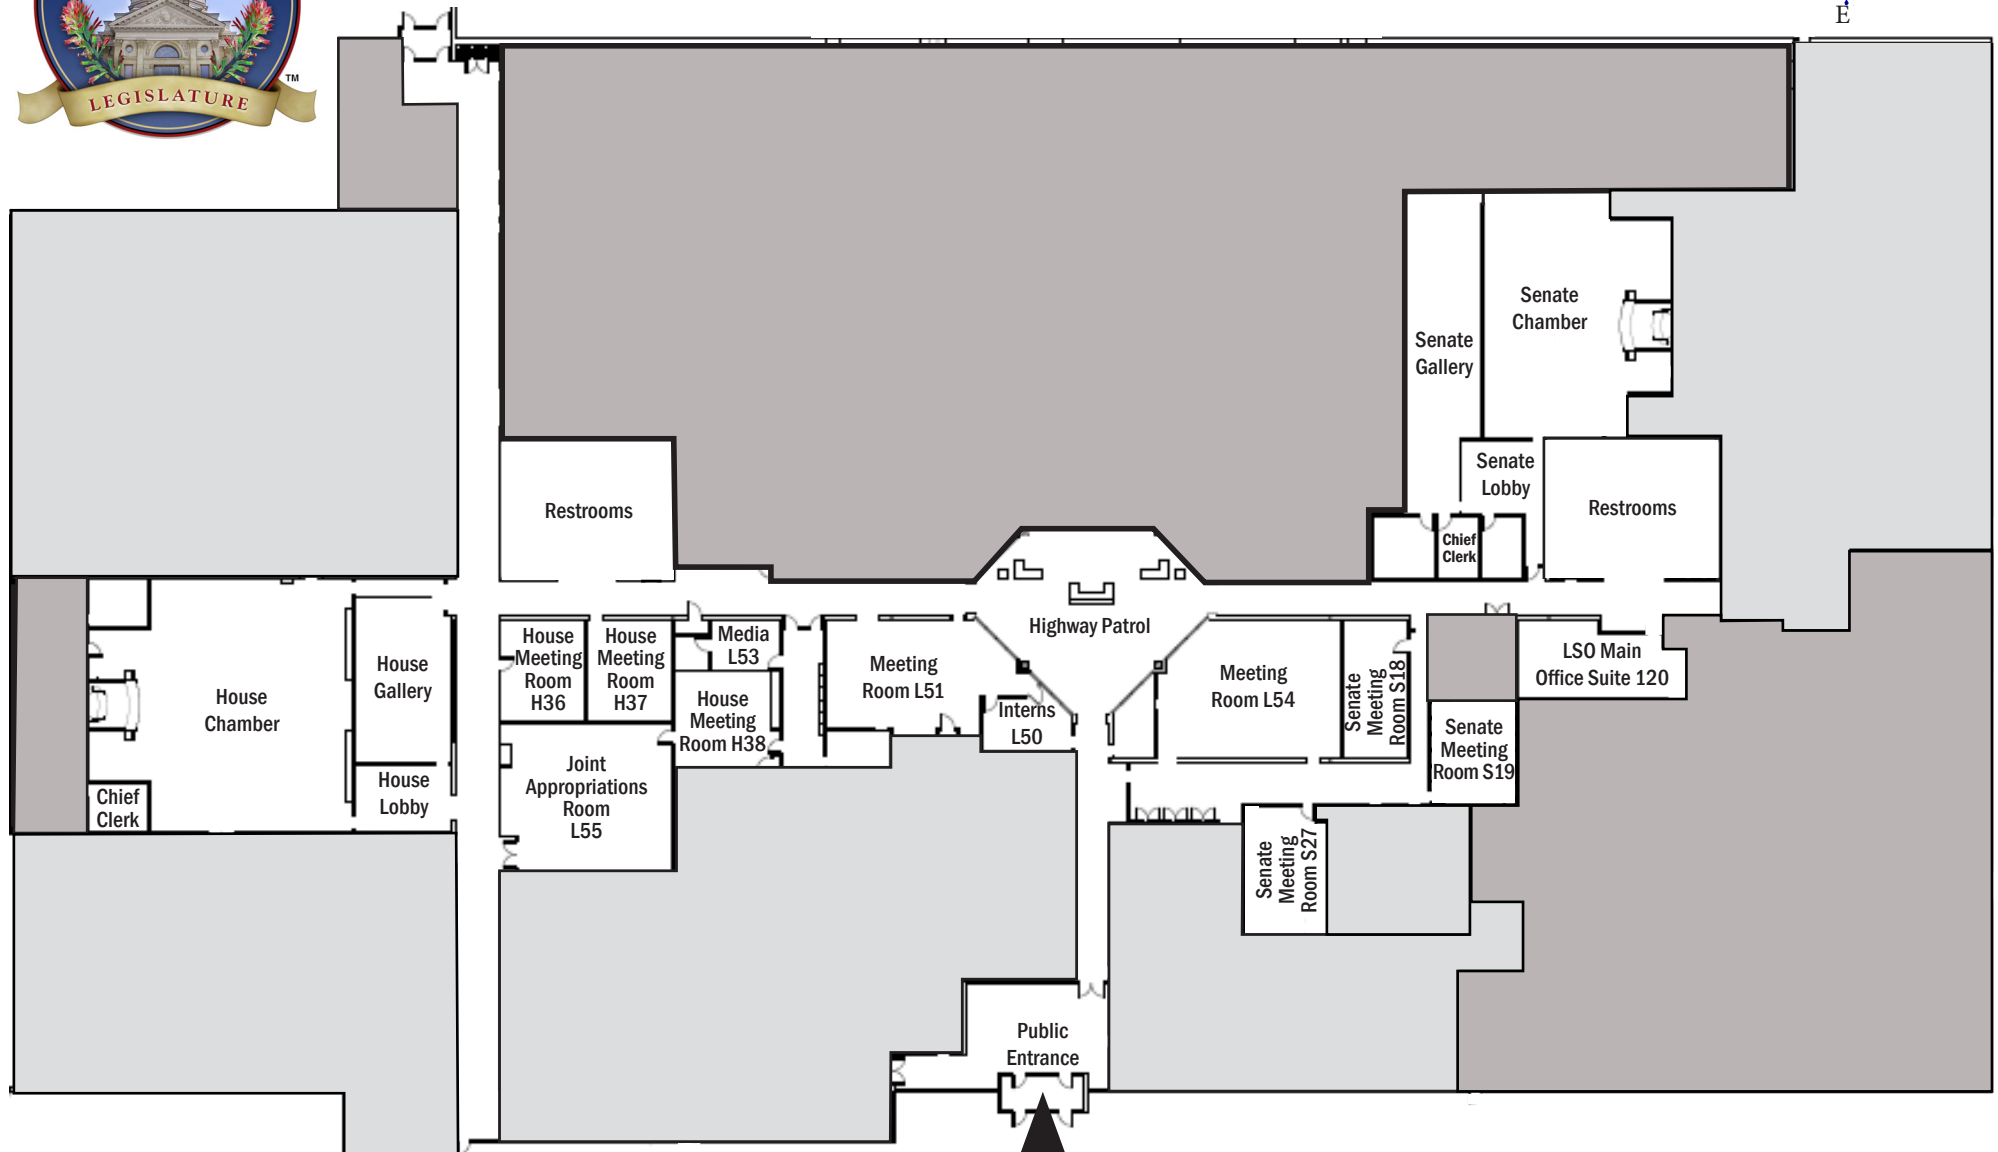

# JONAH BUSINESS CENTER SESSION MAP

Updated October 2016

**Public parking is available in the east parking lot in front of the building via Pershing Boulevard to the north or Omaha Road to the south.**

WYOMING LEGISLATIVE SERVICE OFFICE • MAILING 213 State Capitol • Cheyenne, Wyoming 82002