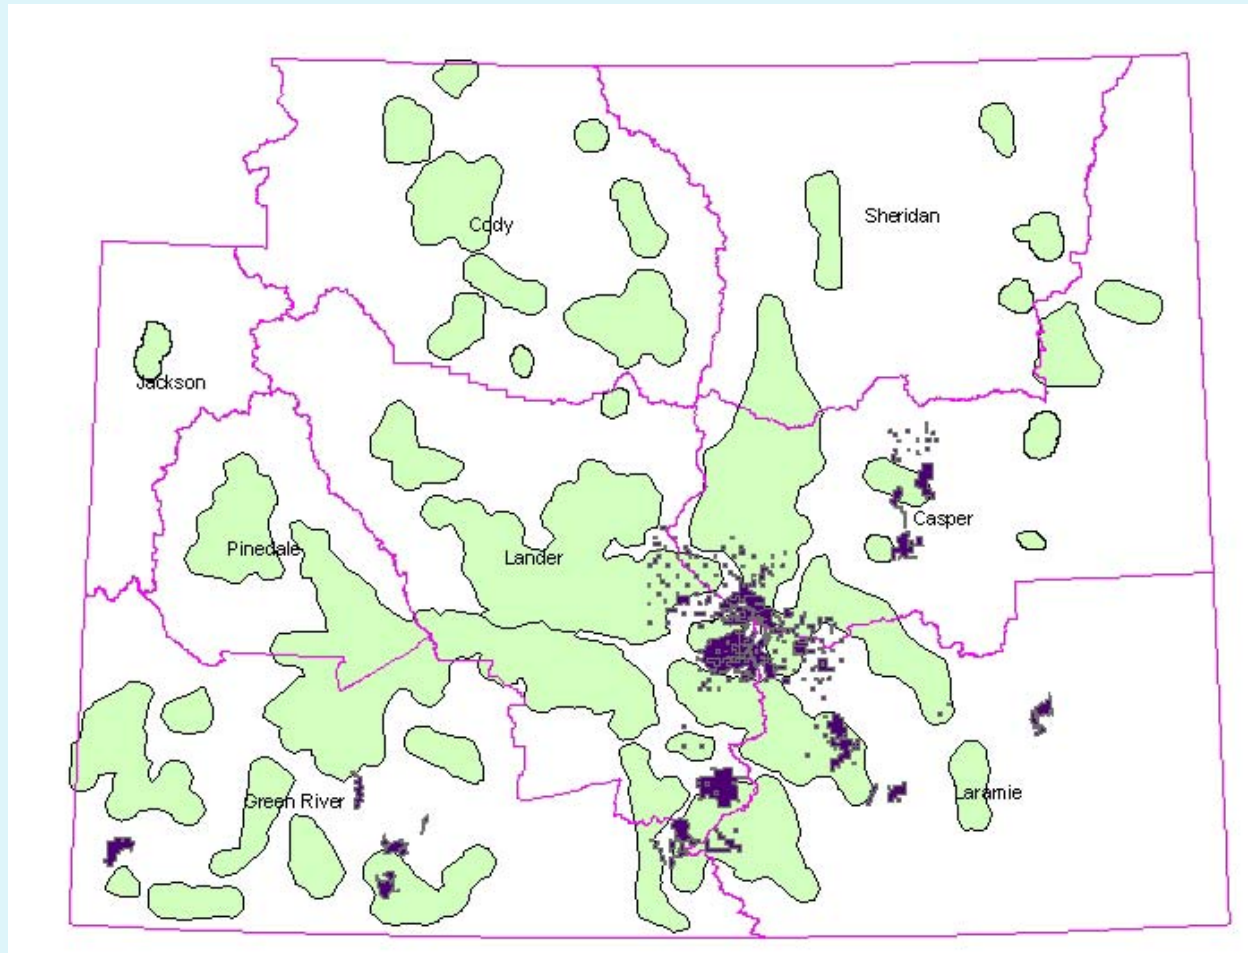

Sage Grouse and Wind