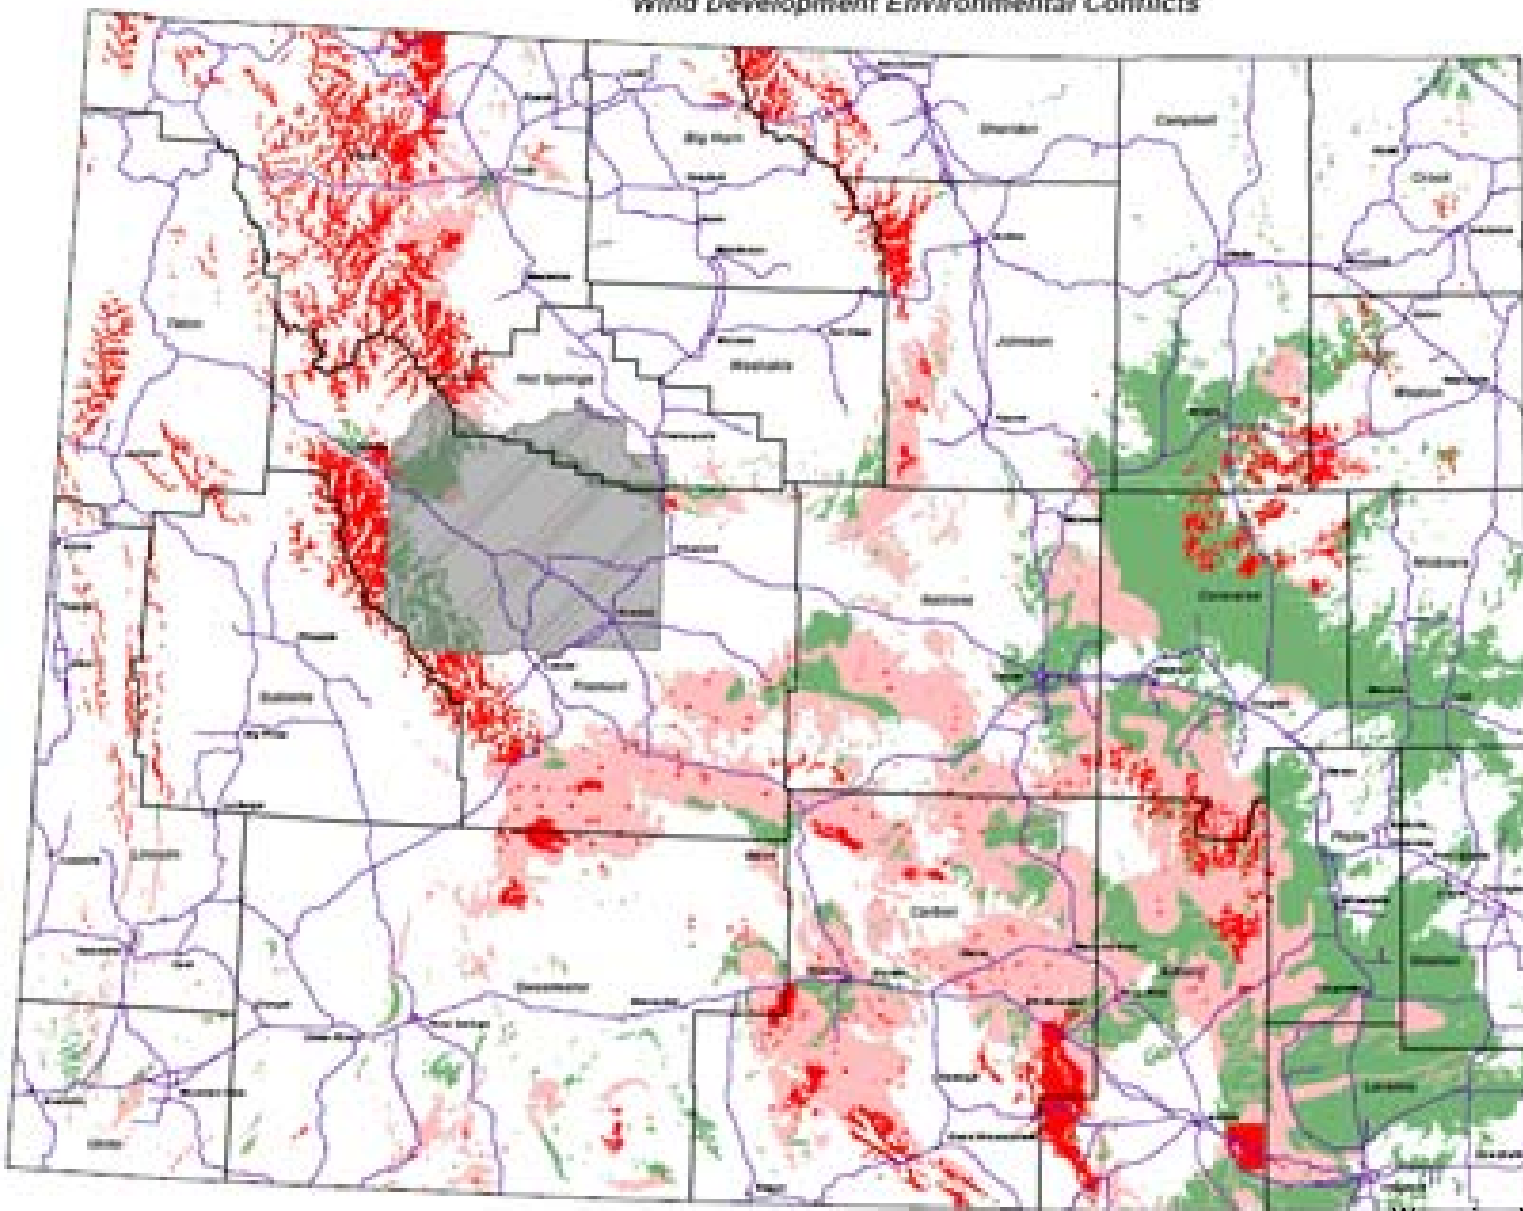

Wyoming Class 4+ Winds
Wind Development Environmental Conflicts