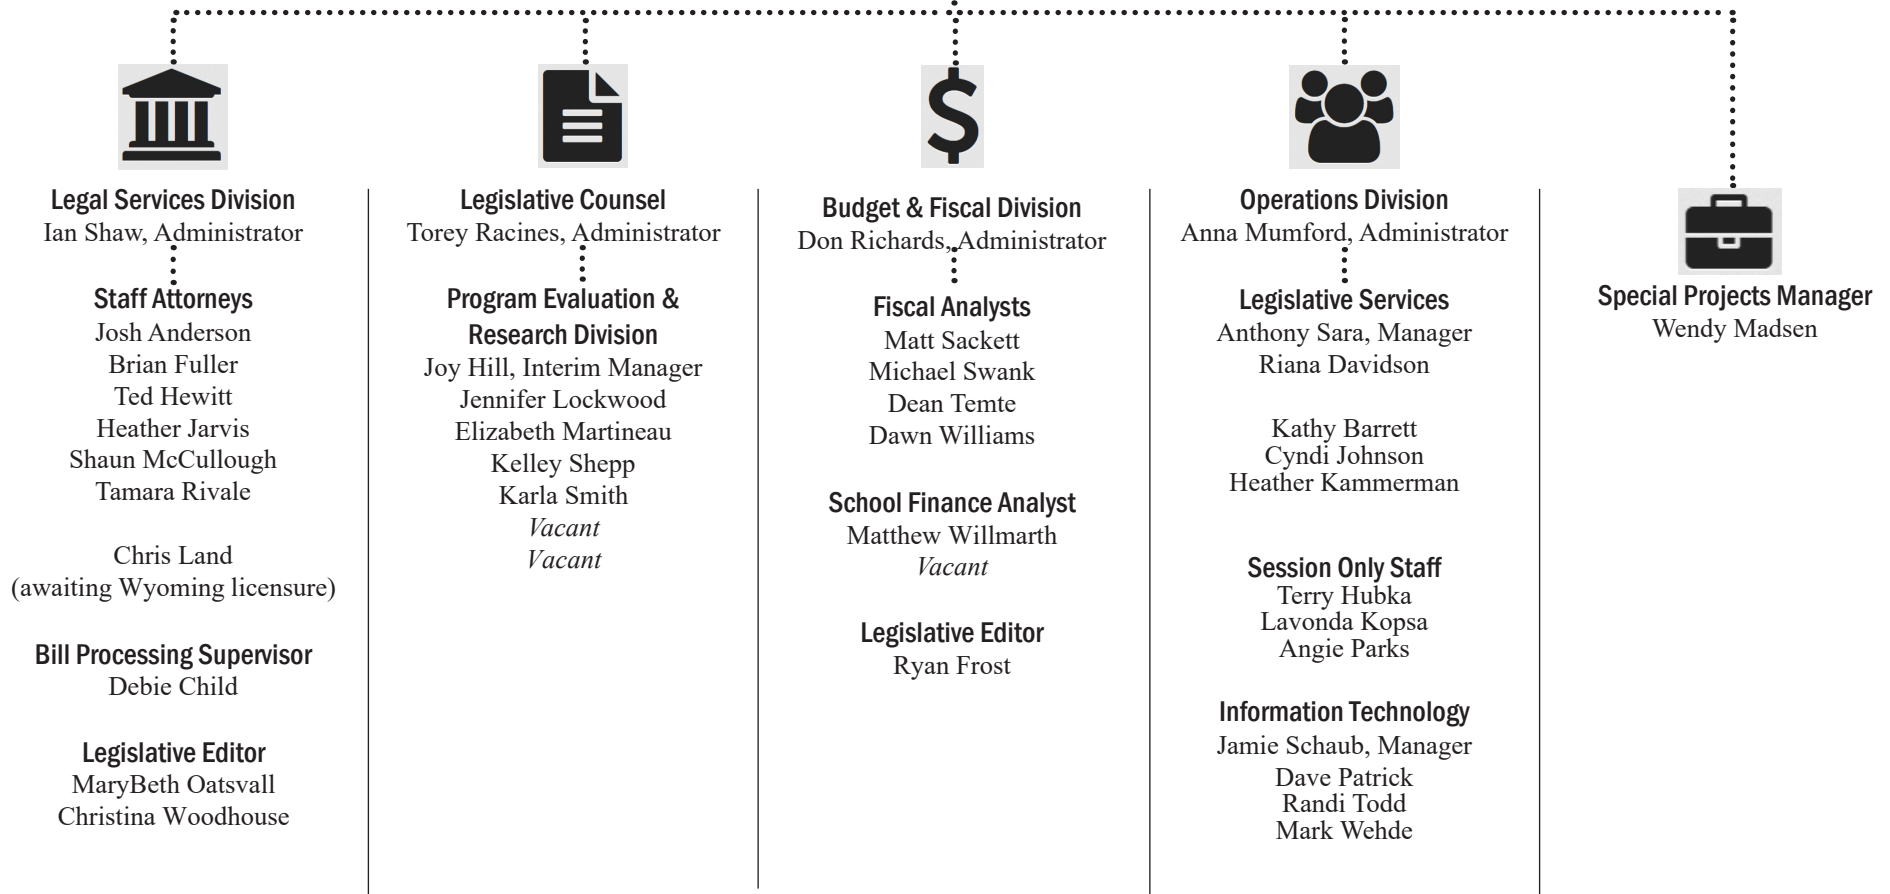

WYOMING LEGISLATIVE SERVICE OFFICE

Organizational Chart

WYOMING LEGISLATURE'S MANAGEMENT COUNCIL

Legislative Service Office Director
Matt Obrecht

The Legislative Service Office provides high-quality, professional and non-partisan staff support to exercise the constitutional duties of the Wyoming Legislature.